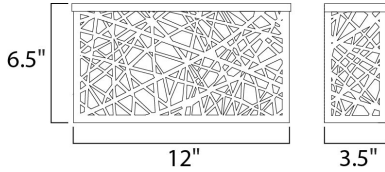

PRODUCT DESCRIPTION

Legendary meets contemporary with the Inca Collection. Reminiscent of the mythical tales of Incan treasures, the fixtures offer brilliantly shining crystal enclosed within a precision laser-cut sheath that cannot be duplicated. The glow of the light from within casts a beautifully radiant shine that adorns the outer permeable layer.

MEASUREMENTS

DIMENSION : 12" W x 6.5" H x 3.5" Ext
 BACK PLATE : 3.25" HCO
 HANGING WEIGHT : 2.02 lb

LAMPING

INPUT VOLTAGE : 120V
 LUMENS : 1,280 Rated
 BULB : 4 x 6W LED PCB Integrated , 24W Total
 BULB INCLUDED : (Integrated)
 DIMMABLE : Triac CL
 CRI : 80+ CRI
 COLOR_TEMP : 3000K