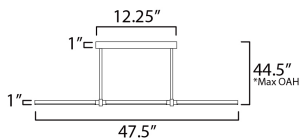

**PRODUCT DESCRIPTION**

A bold and timeless sconce, Dorian features a sleek, square block support with two cylinder LED tubes that extend horizontally. These tubes rotate individually to position the LED light. The collection features linear and vertical pendant configurations with slender profiles. The elongated vertical pendants are perfect to light lofty spaces. Individual segments rotate to direct the light along areas such as stairwells and can highlight artwork and collectible displayed at taller heights. The wall-mounted sconces offer similar features with additional streamlined back plate designs that mounts to either a single gang junction box or common 3-0 or 4-0 boxes with cover plate included. The sconces work well as portrait lighting, integrated into shelving, or above bath vanities. Two options for extension including one that extends less than four inches for ADA compliance. Available in Matte Black, Polished Chrome, and plated Gold, this collection is a subtle, handsome design with timeless appeal.

**FINISHES OPTION**

-  Black (BK)
-  Gold (GLD)
-  Polished Chrome (PC)

**MATERIAL**

Aluminum, Acrylic, Steel

**RATINGS**

cETLus  
Dry Location

**ADDITIONAL**

RATED LIFE 30000 Hours  
OPERATING TEMPERATURE:  
-20°C (-4°F), 40°C (104°F)

**MEASUREMENTS**

- DIMENSION : 47.5" L x 4.75" W x 1" H
- MAX OAH : 44.5" OAH
- CANOPY : 4.75" W x 1.75" H x 19" L
- HANGING WEIGHT : 6.31 lb

**LAMPING**

- INPUT VOLTAGE : 120-277V
- LUMENS : 1,260 Rated (1,080 Del.)
- BULB : 3 x 6W LED DC Integrated , 18W Total
- BULB INCLUDED : (Integrated)
- DIMMABLE : Triac CL
- CRI : 90 CRI
- COLOR\_TEMP : 3000K