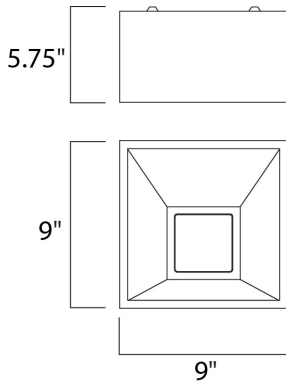

**MEASUREMENTS**

DIMENSION : 9" L x 5.75" W x 9" H  
 HANGING WEIGHT : 4.51 lb

**LAMPING**

INPUT VOLTAGE : V  
 LUMENS : 900 Rated  
 BULB : 1 x 15W LED PCB Integrated , 15W Total  
 BULB INCLUDED : (Integrated)  
 DIMMABLE : Triac CL  
 CRI : 80+ CRI  
 COLOR\_TEMP : 3000K