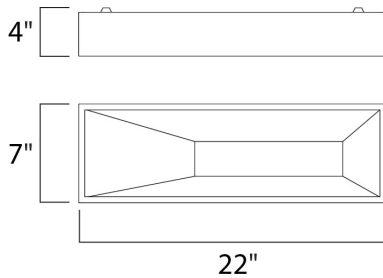

MEASUREMENTS

DIMENSION : 22" L x 7" W x 4" H
 HANGING WEIGHT : 5.94 lb

LAMPING

INPUT VOLTAGE : V
 LUMENS : 1,200 Rated
 BULB : 1 x 20W LED PCB Integrated , 20W Total
 BULB INCLUDED : (Integrated)
 DIMMABLE : Triac CL
 CRI : 80+ CRI
 COLOR_TEMP : 3000K