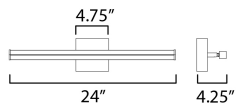

MEASUREMENTS

DIMENSION : 24" L x 4.25" W x 4.75" H x 4.25" Ext
 MAX OAH :
 CANOPY : 4.75" W x 1.5" H x 4.75" L
 HANGING WEIGHT : 1.5 lb

LAMPING

INPUT VOLTAGE : 120-277V
 LUMENS : 1,100 Rated (750 Del.)
 BULB : 1 x 15.6W LED PCB Integrated , 16W Total
 BULB INCLUDED : (Integrated)
 DIMMABLE : Only at 120V with ELV
 CRI : 90 CRI
 COLOR_TEMP : 3000K
 LIGHTING_DIRECTION : Directional

FINISHES OPTION

 Black (BK)

MATERIAL

Steel + Aluminum + Acrylic

RATINGS

cETLus
 Damp Location

ADDITIONAL

INSTALL UP/DOWN: Any
 RATED LIFE 35000 Hours
 OPERATING TEMPERATURE:
 -20°C (-4°F), 40°C (104°F)