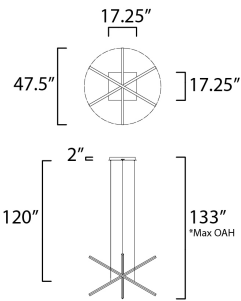

PRODUCT DESCRIPTION

Minimalist batons of extruded Black aluminum are fitted with V shaped acrylic diffusers for a wider beam of light. They can be arranged in numerous configurations allowing creativity and design of your own unique sculpture.

*max overall height

MEASUREMENTS

- DIMENSION : 47.5" L x 47.5" W x 17.25" H
- MAX OAH : 133" OAH
- CANOPY : 17.25" W x 1.75" H x 17.25" L
- HANGING WEIGHT : 10.1 lb

LAMPING

- INPUT VOLTAGE : 120V
- LUMENS : 4,130 Rated (3,150 Del.)
- BULB : 3 x 18W LED PCB Integrated , 59W Total
- BULB INCLUDED : (Integrated)
- DIMMABLE : ELV or Triac CL
- CRI : 80 CRI
- COLOR_TEMP : 3000K

FINISHES OPTION

- Black (BK)

MATERIAL

Aluminum, Steel, Acrylic

RATINGS

cETLus
Dry Location

ADDITIONAL

SLOPE: 90
 RATED LIFE 30000 Hours
 OPERATING TEMPERATURE:
 -20°C (-4°F), 40°C (104°F)