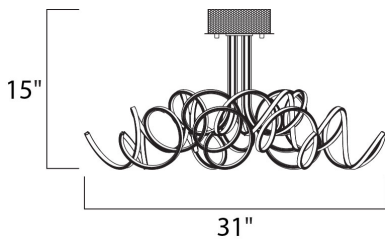

**PRODUCT DESCRIPTION**

This contemporary collection features a cork screw configuration of Polished Chrome metal surrounding bands of 3000K LED. This eclectic approach to lighting design is sure to please those looking for a unique source of light.

**MEASUREMENTS**

DIMENSION : 31" L x 31" W x 15" H  
 CANOPY : 10" W x 2" H x 10" L  
 HANGING WEIGHT : 11 lb

**LAMPING**

INPUT VOLTAGE : 120V  
 LUMENS : 6,350 Rated (4,810 Del.)  
 BULB : 1 x 91W LED PCB Integrated , 91W Total  
 BULB INCLUDED : (Integrated)  
 DIMMABLE : Triac CL  
 CRI : 80 CRI  
 COLOR\_TEMP : 3000K

**FINISHES OPTION**

 Polished Chrome (PC)

**MATERIAL**

Aluminum, Acrylic, Steel

**RATINGS**

cETLus  
 Dry Location

**ADDITIONAL**

OPERATING TEMPERATURE:  
 -20°C (-4°F), 40°C (104°F)