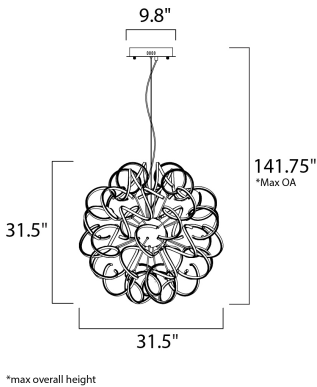

PRODUCT DESCRIPTION

This contemporary collection features a cork screw configuration of Polished Chrome metal surrounding bands of 3000K LED. This eclectic approach to lighting design is sure to please those looking for a unique source of light.

MEASUREMENTS

DIMENSION : 31.5" L x 31.5" W x 31.5" H
 MAX OAH : 141.75" OAH
 CANOPY : 10" W x 2" H x 10" L
 HANGING WEIGHT : 20.3 lb

LAMPING

INPUT VOLTAGE : 120V
 LUMENS : 9,660 Rated (7,300 Del.)
 BULB : 1 x 138W LED PCB Integrated , 138W Total
 BULB INCLUDED : (Integrated)
 DIMMABLE : Triac CL
 CRI : 80+ CRI
 COLOR_TEMP : 3000K

FINISHES OPTION

 Polished Chrome (PC)

MATERIAL

Metal, Aluminum, Acrylic

RATINGS

cETLus
 Dry Location

ADDITIONAL

ADJUSTABLE
 OPERATING TEMPERATURE:
 -20°C (-4°F), 40°C (104°F)