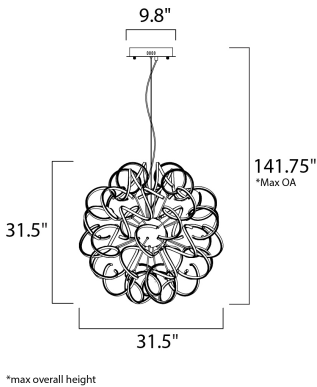

PRODUCT DESCRIPTION

This contemporary collection features a cork screw configuration of Polished Chrome metal surrounding bands of 3000K LED. This eclectic approach to lighting design is sure to please those looking for a unique source of light.

MEASUREMENTS

- DIMENSION : 31.5" L x 31.5" W x 31.5" H
- MAX OAH : 141.75" OAH
- CANOPY : 10" W x 2" H x 10" L
- HANGING WEIGHT : 20.3 lb

LAMPING

- INPUT VOLTAGE : 120V
- LUMENS : 9,660 Rated (7,300 Del.)
- BULB : 1 x 138W LED PCB Integrated , 138W Total
- BULB INCLUDED : (Integrated)
- DIMMABLE : Triac CL
- CRI : 80+ CRI
- COLOR_TEMP : 3000K