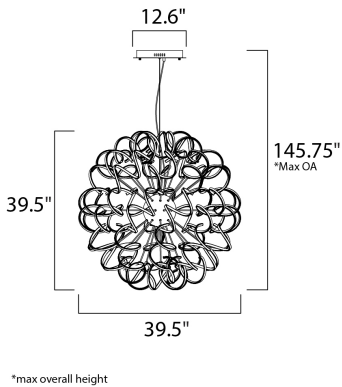

**PRODUCT DESCRIPTION**

This contemporary collection features a cork screw configuration of Polished Chrome metal surrounding bands of 3000K LED. This eclectic approach to lighting design is sure to please those looking for a unique source of light.

**MEASUREMENTS**

- DIMENSION : 39.5" L x 39.5" W x 39.5" H
- MAX OAH : 145.75" OAH
- CANOPY : 12.5" W x 2" H x 12.5" L
- HANGING WEIGHT : 29.1 lb

**LAMPING**

- INPUT VOLTAGE : 120V
- LUMENS : 16,940 Rated (12,500 Del.)
- BULB : 1 x 242W LED PCB Integrated , 242W Total
- BULB INCLUDED : (Integrated)
- DIMMABLE : Triac CL
- CRI : 80+ CRI
- COLOR\_TEMP : 3000K

**FINISHES OPTION**

- Polished Chrome (PC)

**MATERIAL**

Metal, Aluminum, Acrylic

**RATINGS**

cETLus  
Dry Location

**ADDITIONAL**

ADJUSTABLE  
OPERATING TEMPERATURE:  
-20°C (-4°F), 40°C (104°F)