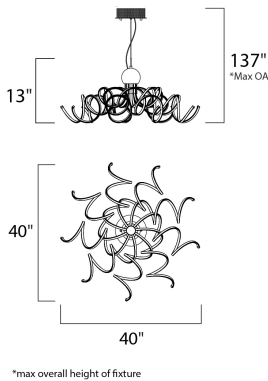

MEASUREMENTS

DIMENSION : 40" L x 40" W x 13" H
 MAX OAH : 137" OAH
 CANOPY : 10" W x 2" H x 10" L
 HANGING WEIGHT : 17.2 lb

LAMPING

INPUT VOLTAGE : 120V
 LUMENS : 9,100 Rated (6,880 Del.)
 BULB : 1 x 130W LED PCB Integrated , 130W Total
 BULB INCLUDED : (Integrated)
 DIMMABLE : Triac CL
 CRI : 80+ CRI
 COLOR_TEMP : 3000K