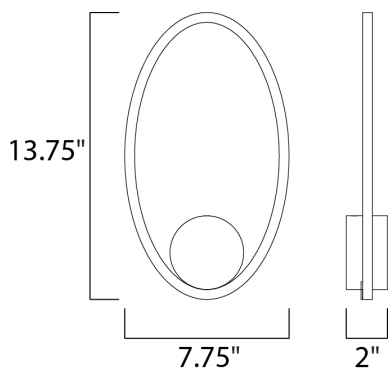

PRODUCT DESCRIPTION

Intersecting band create interesting and unique forms finished in Matte White. High power LED makes these designs as functional as they are decorative.

MEASUREMENTS

DIMENSION : 7.75" L x 7.75" W x 13.75" H x 2" Ext
 MAX OAH :
 CANOPY : 4.75" W x 2" H x 4.75" L
 HANGING WEIGHT : 1.99 lb