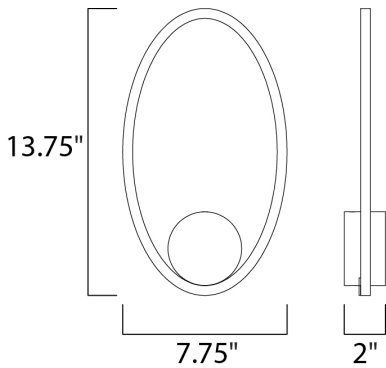

PRODUCT DESCRIPTION

Intersecting band create interesting and unique forms finished in Matte White. High power LED makes these designs as functional as they are decorative.

MEASUREMENTS

DIMENSION : 7.75" L x 7.75" W x 13.75" H x 2" Ext
 MAX OAH :
 CANOPY : 4.75" W x 2" H x 4.75" L
 HANGING WEIGHT : 1.99 lb