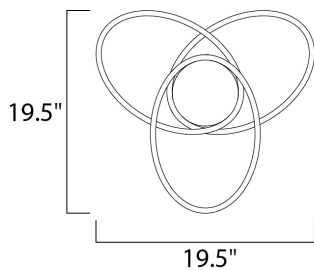

PRODUCT DESCRIPTION

Intersecting band create interesting and unique forms finished in Matte White. High power LED makes these designs as functional as they are decorative.

MEASUREMENTS

DIMENSION : 21.5" W x 19.5" H x 2" Ext
 MAX OAH : 19.5" W
 CANOPY : 6" W x 2" H x 6" L
 HANGING WEIGHT : 3.32 lb