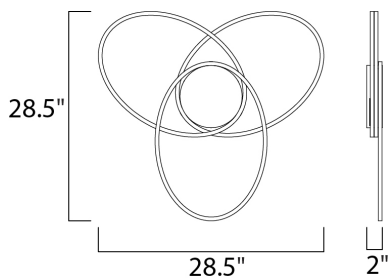

PRODUCT DESCRIPTION

Intersecting band create interesting and unique forms finished in Matte White. High power LED makes these designs as functional as they are decorative.

MEASUREMENTS

DIMENSION : 28.5" L x 31.5" W x 2" H
 CANOPY : 8" W x 2" H x 8" L
 HANGING WEIGHT : 7.96 lb