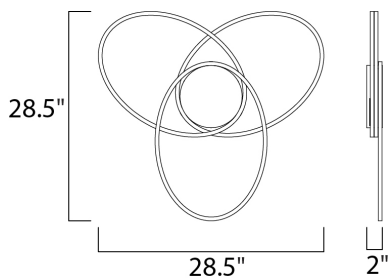

PRODUCT DESCRIPTION

Intersecting band create interesting and unique forms finished in Matte White. High power LED makes these designs as functional as they are decorative.

MEASUREMENTS

- DIMENSION : 28.5" L x 31.5" W x 2" H
- CANOPY : 8" W x 2" H x 8" L
- HANGING WEIGHT : 7.96 lb