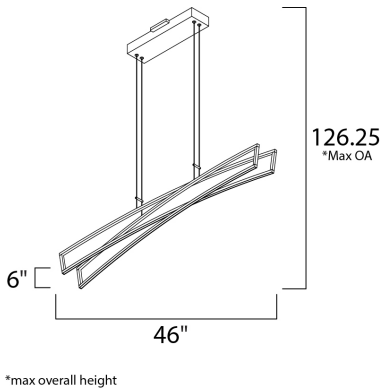

PRODUCT DESCRIPTION

Intersecting band create interesting and unique forms finished in Matte White. High power LED makes these designs as functional as they are decorative.

MEASUREMENTS

- DIMENSION : 46" L x 5" W x 6" H
- MAX OAH : 126.25" OAH
- CANOPY : 4" W x 2.25" H x 15" L
- HANGING WEIGHT : 6.62 lb