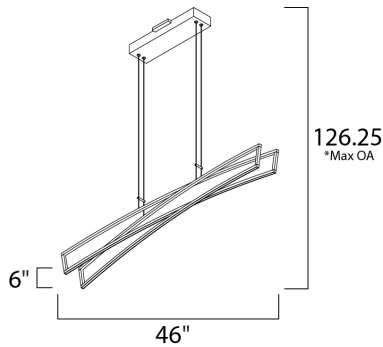

PRODUCT DESCRIPTION

Intersecting band create interesting and unique forms finished in Matte White. High power LED makes these designs as functional as they are decorative.

*max overall height

MEASUREMENTS

- DIMENSION : 46" L x 5" W x 6" H
- MAX OAH : 126.25" OAH
- CANOPY : 4" W x 2.25" H x 15" L
- HANGING WEIGHT : 6.62 lb

LAMPING

- INPUT VOLTAGE : 120V
- LUMENS : 4,760 Rated (2,940 Del.)
- BULB : 1 x 68W LED PCB Integrated , 68W Total
- BULB INCLUDED : (Integrated)
- DIMMABLE : Triac CL
- CRI : 80+ CRI
- COLOR_TEMP : 3000K