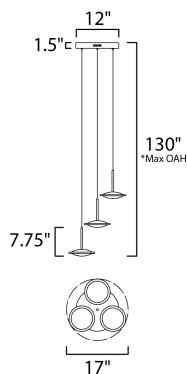

**MEASUREMENTS**

- DIMENSION : 17" L x 17" W x 7.75" H
- MAX OAH : 130" OAH
- CANOPY : 12" W x 1.5" H x 12" L
- HANGING WEIGHT : 6.16 lb

**LAMPING**

- INPUT VOLTAGE : 120V
- LUMENS : 1,800 Rated (1,410 Del.)
- BULB : 3 x 8W LED PCB Integrated , 28W Total
- BULB INCLUDED : (Integrated)
- DIMMABLE : Triac CL
- CRI : 80+ CRI
- COLOR\_TEMP : 3000K