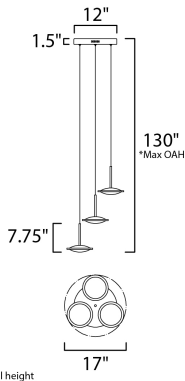

MEASUREMENTS

- DIMENSION : 17" L x 17" W x 7.75" H
- MAX OAH : 130" OAH
- CANOPY : 12" W x 1.5" H x 12" L
- HANGING WEIGHT : 6.16 lb

LAMPING

- INPUT VOLTAGE : 120V
- LUMENS : 1,800 Rated (1,410 Del.)
- BULB : 3 x 8W LED PCB Integrated , 28W Total
- BULB INCLUDED : (Integrated)
- DIMMABLE : Triac CL
- CRI : 80+ CRI
- COLOR_TEMP : 3000K