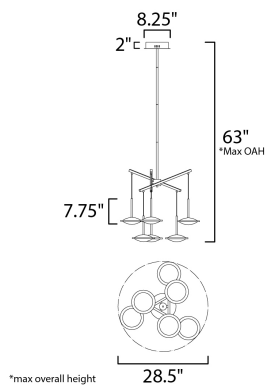

**MEASUREMENTS**

- DIMENSION : 28.5" L x 28.5" W x 7.75" H
- MAX OAH : 63" OAH
- CANOPY : 8.25" W x 2" H x 8.25" L
- HANGING WEIGHT : 12.76 lb

**LAMPING**

- INPUT VOLTAGE : 120V
- LUMENS : 3,500 Rated (2,670 Del.)
- BULB : 6 x 8W LED PCB Integrated , 53W Total
- BULB INCLUDED : (Integrated)
- DIMMABLE : Triac CL
- CRI : 80+ CRI
- COLOR\_TEMP : 3000K