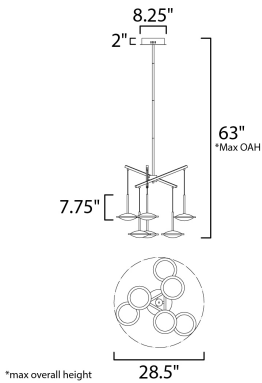

MEASUREMENTS

- DIMENSION : 28.5" L x 28.5" W x 7.75" H
- MAX OAH : 63" OAH
- CANOPY : 8.25" W x 2" H x 8.25" L
- HANGING WEIGHT : 12.76 lb

LAMPING

- INPUT VOLTAGE : 120V
- LUMENS : 3,500 Rated (2,670 Del.)
- BULB : 6 x 8W LED PCB Integrated , 53W Total
- BULB INCLUDED : (Integrated)
- DIMMABLE : Triac CL
- CRI : 80+ CRI
- COLOR_TEMP : 3000K