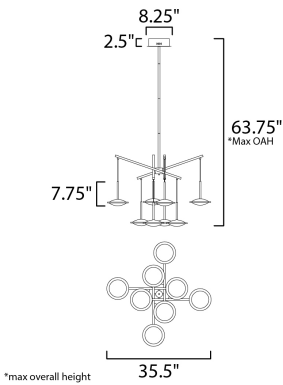

MEASUREMENTS

- DIMENSION : 35.5" L x 35.5" W x 7.75" H
- MAX OAH : 63.75" OAH
- CANOPY : 8.25" W x 2.5" H x 8.25" L
- HANGING WEIGHT : 17.16 lb

LAMPING

- INPUT VOLTAGE : 120V
- LUMENS : 5,000 Rated (3,730 Del.)
- BULB : 8 x 8W LED PCB Integrated , 74W Total
- BULB INCLUDED : (Integrated)
- DIMMABLE : Triac CL
- CRI : 80+ CRI
- COLOR_TEMP : 3000K