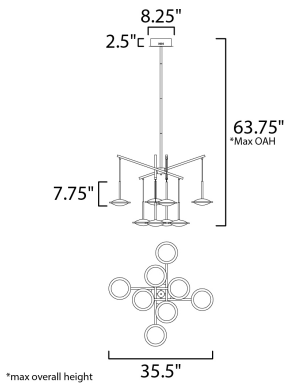

**MEASUREMENTS**

- DIMENSION : 35.5" L x 35.5" W x 7.75" H
- MAX OAH : 63.75" OAH
- CANOPY : 8.25" W x 2.5" H x 8.25" L
- HANGING WEIGHT : 17.16 lb

**LAMPING**

- INPUT VOLTAGE : 120V
- LUMENS : 5,000 Rated (3,730 Del.)
- BULB : 8 x 8W LED PCB Integrated , 74W Total
- BULB INCLUDED : (Integrated)
- DIMMABLE : Triac CL
- CRI : 80+ CRI
- COLOR\_TEMP : 3000K