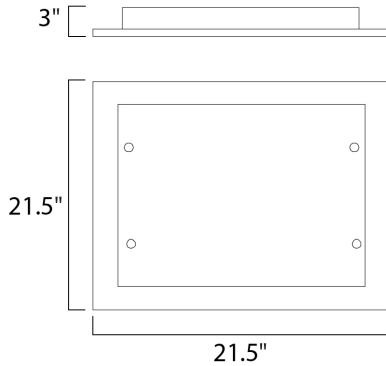

**MEASUREMENTS**

DIMENSION : 13.75" L x 21.5" W x 3" H  
 HANGING WEIGHT : 13.23 lb

**LAMPING**

INPUT VOLTAGE : V  
 LUMENS : 5,800 Rated  
 BULB : 2 x 36W Fluorescent 4 Pin 2G11 , 72W Total  
 BULB INCLUDED : (Included)  
 DIMMABLE : No  
 COLOR\_TEMP : 3000K