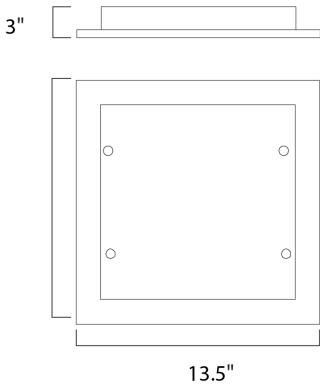

**PRODUCT DESCRIPTION**

The Contempra collection features thick Clear/White glass plates with polished edges accented by a Brushed Aluminum finish. The simplistic design combined with a fluorescent light source, assures energy saving operation and a contemporary touch to any kitchen island or well-designed workspace.

**MEASUREMENTS**

DIMENSION : 13.5" W x 3" H  
 MAX OAH : 10.58" W x 2.5" H  
 HANGING WEIGHT : 9.04 lb

**LAMPING**

INPUT VOLTAGE : V  
 LUMENS : 2,500 Rated  
 BULB : 2 x 18W Fluorescent 4 Pin 2G11 , 36W Total  
 BULB INCLUDED : (Included)  
 DIMMABLE : No  
 COLOR\_TEMP : 2700K