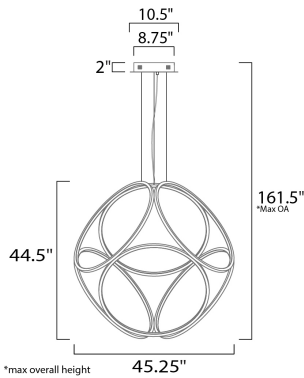

MEASUREMENTS

DIMENSION : 45.25" L x 45.25" W x 44.5" H
 MAX OAH : 161.5" OAH
 HANGING WEIGHT : 23.5 lb

LAMPING

INPUT VOLTAGE : 120V
 LUMENS : 6,075 Rated (2,650 Del.)
 BULB : 1 x 97W LED PCB Integrated , 97W Total
 BULB INCLUDED : (Integrated)
 DIMMABLE : Triac CL
 CRI : 90+ CRI
 COLOR_TEMP : 3000K

FINISHES OPTION

 Rose Gold (RG)

MATERIAL

Stainless Steel

RATINGS

cETLus
 Dry Location

ADDITIONAL

ADJUSTABLE
 SLOPE: 30
 RATED LIFE 25000 Hours
 OPERATING TEMPERATURE:
 -20°C (-4°F), 40°C (104°F)