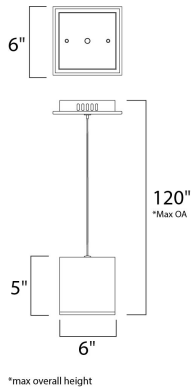

MEASUREMENTS

DIMENSION : 6" W x 5" H
 MAX OAH : 120" OAH
 HANGING WEIGHT : 2.64 lb

LAMPING

INPUT VOLTAGE : 120V
 LUMENS : 288 Rated
 BULB : 1 x 4.8W LED PCB Integrated , 5W Total
 BULB INCLUDED : (Integrated)
 DIMMABLE : Triac CL
 CRI : 80 CRI
 COLOR_TEMP : 3000K