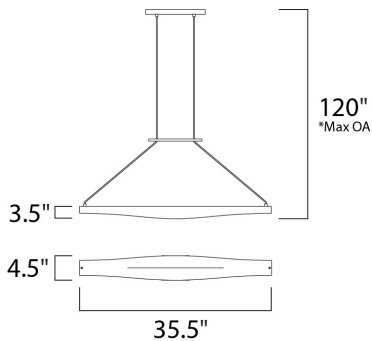

\*max overall height

**MEASUREMENTS**

DIMENSION : 35.5" L x 4.5" W x 3.5" H  
 MAX OAH : 120" OAH  
 HANGING WEIGHT : 2.6 lb

**LAMPING**

INPUT VOLTAGE : V  
 LUMENS : 2,000 Rated  
 BULB : 1 x 21W Fluorescent 21W Total  
 BULB INCLUDED : (Included)  
 DIMMABLE : No  
 COLOR\_TEMP : 3000K