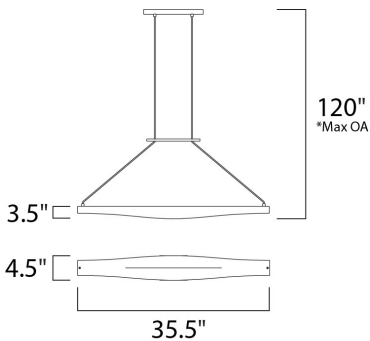

*max overall height

MEASUREMENTS

DIMENSION : 35.5" L x 4.5" W x 3.5" H
 MAX OAH : 120" OAH
 HANGING WEIGHT : 2.6 lb

LAMPING

INPUT VOLTAGE : V
 LUMENS : 2,000 Rated
 BULB : 1 x 21W Fluorescent 21W Total
 BULB INCLUDED : (Included)
 DIMMABLE : No
 COLOR_TEMP : 3000K