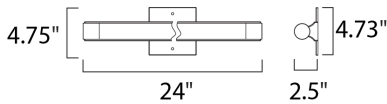

PRODUCT DESCRIPTION

The minimalistic vanity design of Wand LED features Clear/White acrylic diffusers mounted on Polished Chrome frames. The dimmable, 40,000 rated life hours long-life 3000 K LEDs make this the choice for energy-saving applications and low-maintenance operation. Please note that E22391-10PC is not dimmable. All other items are dimmable.

MEASUREMENTS

DIMENSION : 24" W x 4.75" H x 2.5" Ext
 BACK PLATE : 4.73" W x 4.73" H x 2.37" HCO
 HANGING WEIGHT : 2.86 lb

LAMPING

INPUT VOLTAGE : 120V
 LUMENS : 880 Rated
 BULB : 1 x 10W LED PCB Integrated , 10W Total
 BULB INCLUDED : (Integrated)
 DIMMABLE : Triac CL
 CRI : 80+ CRI
 COLOR_TEMP : 3000K