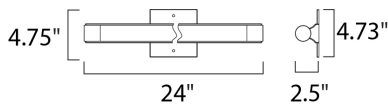

PRODUCT DESCRIPTION

The minimalistic vanity design of Wand LED features Clear/White acrylic diffusers mounted on Polished Chrome frames. The dimmable, 40,000 rated life hours long-life 3000 K LEDs make this the choice for energy-saving applications and low-maintenance operation. Please note that E22391-10PC is not dimmable. All other items are dimmable.

MEASUREMENTS

DIMENSION : 24" W x 4.75" H x 2.5" Ext
 BACK PLATE : 4.73" W x 4.73" H x 2.37" HCO
 HANGING WEIGHT : 2.86 lb

LAMPING

INPUT VOLTAGE : 120V
 LUMENS : 880 Rated
 BULB : 1 x 10W LED PCB Integrated , 10W Total
 BULB INCLUDED : (Integrated)
 DIMMABLE : Triac CL
 CRI : 80+ CRI
 COLOR_TEMP : 3000K