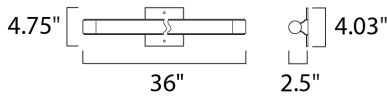

PRODUCT DESCRIPTION

The minimalistic vanity design of Wand LED features Clear/White acrylic diffusers mounted on Polished Chrome frames. The dimmable, 40,000 rated life hours long-life 3000 K LEDs make this the choice for energy-saving applications and low-maintenance operation. Please note that E22391-10PC is not dimmable. All other items are dimmable.

MEASUREMENTS

DIMENSION : 36" W x 4.75" H x 2.5" Ext
 BACK PLATE : 4.03" W x 4.03" H x 2.37" HCO
 HANGING WEIGHT : 3.74 lb

LAMPING

INPUT VOLTAGE : 120V
 LUMENS : 1,251 Rated
 BULB : 1 x 15W LED PCB Integrated , 15W Total
 BULB INCLUDED : (Integrated)
 DIMMABLE : Triac CL
 CRI : 80 CRI
 COLOR_TEMP : 3000K