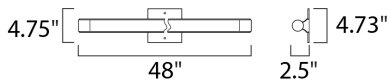

PRODUCT DESCRIPTION

The minimalistic vanity design of Wand LED features Clear/White acrylic diffusers mounted on Polished Chrome frames. The dimmable, 40,000 rated life hours long-life 3000 K LEDs make this the choice for energy-saving applications and low-maintenance operation. Please note that E22391-10PC is not dimmable. All other items are dimmable.

MEASUREMENTS

DIMENSION : 48" W x 4.75" H x 2.5" Ext
 BACK PLATE : 4.73" W x 4.73" H x 2.37" HCO
 HANGING WEIGHT : 5.5 lb

LAMPING

INPUT VOLTAGE : 120V
 LUMENS : 1,740 Rated
 BULB : 1 x 20W LED PCB Integrated , 20W Total
 BULB INCLUDED : (Integrated)
 DIMMABLE : Triac CL
 CRI : 80+ CRI
 COLOR_TEMP : 3000K