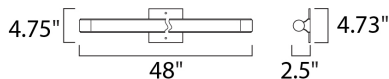

PRODUCT DESCRIPTION

The minimalistic vanity design of Wand LED features Clear/White acrylic diffusers mounted on Polished Chrome frames. The dimmable, 40,000 rated life hours long-life 3000 K LEDs make this the choice for energy-saving applications and low-maintenance operation. Please note that E22391-10PC is not dimmable. All other items are dimmable.

MEASUREMENTS

DIMENSION : 48" W x 4.75" H x 2.5" Ext
 BACK PLATE : 4.73" W x 4.73" H x 2.37" HCO
 HANGING WEIGHT : 5.5 lb

LAMPING

INPUT VOLTAGE : 120V
 LUMENS : 1,740 Rated
 BULB : 1 x 20W LED PCB Integrated , 20W Total
 BULB INCLUDED : (Integrated)
 DIMMABLE : Triac CL
 CRI : 80+ CRI
 COLOR_TEMP : 3000K