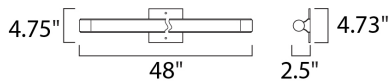

PRODUCT DESCRIPTION

The minimalistic vanity design of Wand LED features Clear/White acrylic diffusers mounted on Polished Chrome frames. The dimmable, 40,000 rated life hours long-life 3000 K LEDs make this the choice for energy-saving applications and low-maintenance operation. Please note that E22391-10PC is not dimmable. All other items are dimmable.

MEASUREMENTS

DIMENSION : 48" W x 4.75" H x 2.5" Ext
 BACK PLATE : 4.73" W x 4.73" H x 2.37" HCO
 HANGING WEIGHT : 5.5 lb

LAMPING

INPUT VOLTAGE : 120V
 LUMENS : 1,740 Rated
 BULB : 1 x 20W LED PCB Integrated , 20W Total
 BULB INCLUDED : (Integrated)
 DIMMABLE : Triac CL
 CRI : 80+ CRI
 COLOR_TEMP : 3000K