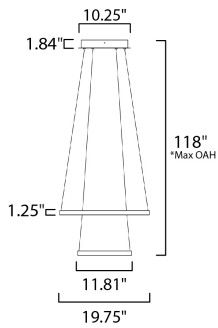

PRODUCT DESCRIPTION

Cubist art reimagined through lighting, the Quad collection features suspended aluminum squares finished in a warm Bronze in multiple tiers, illuminated by high powered dimmable LEDs housed within the frame. The collection offers tremendous design flexibility with adjustable connectors for multiple configurations. The hanging illuminated squares serve as kinetic sculptures, adding a dimension of movement of the room.

MEASUREMENTS

DIMENSION : 19.75" L x 19.75" W x 1.25" H
 MAX OAH : 118" OAH
 CANOPY : 10.25" W x 1.84" H x 10.25" L
 HANGING WEIGHT : 9 lb

LAMPING

INPUT VOLTAGE : 120V
 LUMENS : 3,850 Rated
 BULB : 2 x 55W LED PCB Integrated , 55W Total
 BULB INCLUDED : (Integrated)
 DIMMABLE : Triac CL
 CRI : 80+ CRI
 COLOR_TEMP : 3000K