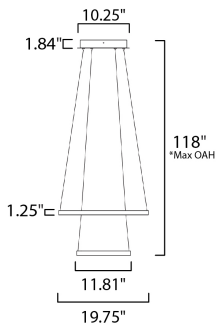

**PRODUCT DESCRIPTION**

Cubist art reimagined through lighting, the Quad collection features suspended aluminum squares finished in a warm Bronze in multiple tiers, illuminated by high powered dimmable LEDs housed within the frame. The collection offers tremendous design flexibility with adjustable connectors for multiple configurations. The hanging illuminated squares serve as kinetic sculptures, adding a dimension of movement of the room.

**MEASUREMENTS**

DIMENSION : 19.75" L x 19.75" W x 1.25" H  
 MAX OAH : 118" OAH  
 CANOPY : 10.25" W x 1.84" H x 10.25" L  
 HANGING WEIGHT : 9 lb

**LAMPING**

INPUT VOLTAGE : 120V  
 LUMENS : 3,850 Rated  
 BULB : 2 x 55W LED PCB Integrated , 55W Total  
 BULB INCLUDED : (Integrated)  
 DIMMABLE : Triac CL  
 CRI : 80+ CRI  
 COLOR\_TEMP : 3000K