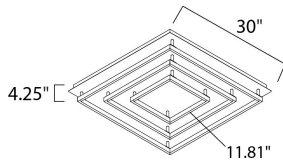

**MEASUREMENTS**

DIMENSION : 30" L x 30" W x 1.25" H  
 MAX OAH : 19.75" OAH  
 CANOPY : 30.25" W x 1.5" H x 30.25" L  
 HANGING WEIGHT : 30.4 lb

**LAMPING**

INPUT VOLTAGE : 120V  
 LUMENS : 6,500 Rated  
 BULB : 3 x 100W LED PCB Integrated , 100W Total  
 BULB INCLUDED : (Integrated)  
 DIMMABLE : Triac CL  
 CRI : 80+ CRI  
 COLOR\_TEMP : 3000K