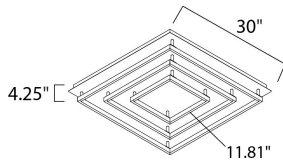

MEASUREMENTS

DIMENSION : 30" L x 30" W x 1.25" H
 MAX OAH : 19.75" OAH
 CANOPY : 30.25" W x 1.5" H x 30.25" L
 HANGING WEIGHT : 30.4 lb

LAMPING

INPUT VOLTAGE : 120V
 LUMENS : 6,500 Rated
 BULB : 3 x 100W LED PCB Integrated , 100W Total
 BULB INCLUDED : (Integrated)
 DIMMABLE : Triac CL
 CRI : 80+ CRI
 COLOR_TEMP : 3000K