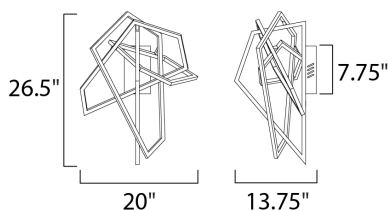

MEASUREMENTS

DIMENSION : 20" W x 26.5" H x 13.75" Ext
 MAX OAH : 1.75" W x 7.75" H
 HANGING WEIGHT : 7.7 lb

LAMPING

INPUT VOLTAGE : 120V
 LUMENS : 3,150 Rated
 BULB : 1 x 45W LED PCB Integrated , 45W Total
 BULB INCLUDED : (Integrated)
 DIMMABLE : Triac CL
 CRI : 90+ CRI
 COLOR_TEMP : 3000K