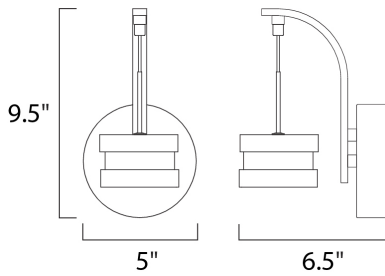

**PRODUCT DESCRIPTION**

Double bands of Polished Chrome encase drum shaped White glass shades. A warm 3000K light is created by use of long life 4.8 watt Philips LEDs. Available in several configurations, each fixture is easily adjustable for interesting design potentials.

**MEASUREMENTS**

DIMENSION : 5" W x 9.5" H x 6.5" Ext  
 MAX OAH :  
 HANGING WEIGHT : 0.9 lb

**LAMPING**

INPUT VOLTAGE : 120V  
 LUMENS : 288 Rated  
 BULB : 1 x 4.8W LED PCB Integrated , 5W Total  
 BULB INCLUDED : (Integrated)  
 DIMMABLE : Triac CL  
 CRI : 80+ CRI  
 COLOR\_TEMP : 3000K