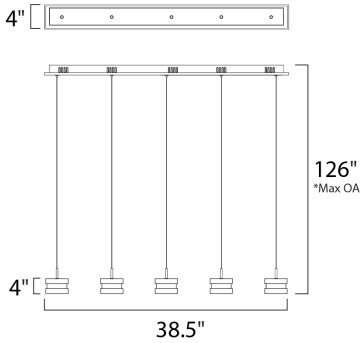

PRODUCT DESCRIPTION

Double bands of Polished Chrome encase drum shaped White glass shades. A warm 3000K light is created by use of long life 4.8 watt Philips LEDs. Available in several configurations, each fixture is easily adjustable for interesting design potentials.

*max overall height of fixture

MEASUREMENTS

DIMENSION : 38.5" L x 4" W x 4" H
 MAX OAH : 126" OAH
 HANGING WEIGHT : 5.4 lb

LAMPING

INPUT VOLTAGE : 120V
 LUMENS : 1,440 Rated
 BULB : 5 x 4.8W LED PCB Integrated , 24W Total
 BULB INCLUDED : (Integrated)
 DIMMABLE : Triac CL
 CRI : 80+ CRI
 COLOR_TEMP : 3000K