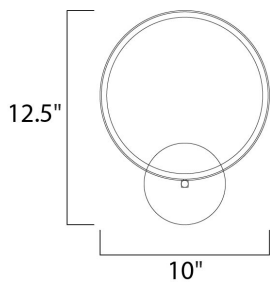

**PRODUCT DESCRIPTION**

Multiple sizes of Polished Chrome hoops of light can be playfully arranged in various configurations for a power presentation. Continuous strips of LEDs are mounted inward towards the center of the hoop for an indirect display of light.

**MEASUREMENTS**

DIMENSION : 10" W x 12.5" H x 3.75" Ext  
 MAX OAH :  
 CANOPY : 4.7" W x 1.6" H x 4.7" L  
 HANGING WEIGHT : 1.8 lb

**LAMPING**

INPUT VOLTAGE : 120V  
 LUMENS : 378 Rated  
 BULB : 1 x 5.4W LED PCB Integrated , 5W Total  
 BULB INCLUDED : (Integrated)  
 DIMMABLE : Triac CL  
 CRI : 80+ CRI  
 COLOR\_TEMP : 3000K