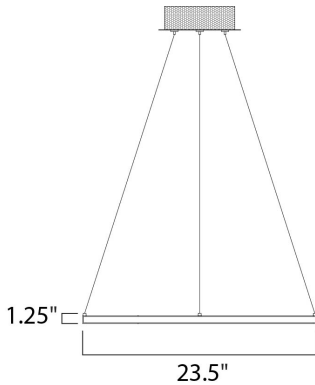

**PRODUCT DESCRIPTION**

Multiple sizes of Polished Chrome hoops of light can be playfully arranged in various configurations for a power presentation. Continuous strips of LEDs are mounted inward towards the center of the hoop for an indirect display of light.

**MEASUREMENTS**

DIMENSION : 23.5" L x 23.5" W x 1.25" H  
 MAX OAH : 125" OAH  
 CANOPY : 8.3" W x 1.2" H x 8.3" L  
 HANGING WEIGHT : 5.06 lb

**LAMPING**

INPUT VOLTAGE : 120V  
 LUMENS : 932 Rated  
 BULB : 1 x 13.3W LED PCB Integrated , 13W Total  
 BULB INCLUDED : (Integrated)  
 DIMMABLE : Triac CL  
 CRI : 80+ CRI  
 COLOR\_TEMP : 3000K