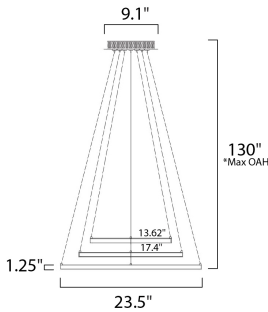

**PRODUCT DESCRIPTION**

Multiple sizes of Polished Chrome hoops of light can be playfully arranged in various configurations for a power presentation. Continuous strips of LEDs are mounted inward towards the center of the hoop for an indirect display of light.

\*max overall height

**MEASUREMENTS**

- DIMENSION : 23.5" L x 23.5" W x 1.25" H
- MAX OAH : 130" OAH
- CANOPY : 9.1" W x 1.9" H x 9.1" L
- HANGING WEIGHT : 5.5 lb

**LAMPING**

- INPUT VOLTAGE : 120V
- LUMENS : 2,142 Rated
- BULB : 1 x 30.6W LED PCB Integrated , 31W Total
- BULB INCLUDED : (Integrated)
- DIMMABLE : Triac CL
- CRI : 80+ CRI
- COLOR\_TEMP : 3000K