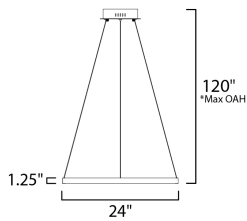

MEASUREMENTS

DIMENSION : 23.5" L x 23.5" W x 1.25" H
 MAX OAH : 123" OAH
 CANOPY : 8.25" W x 2" H x 8.25" L
 HANGING WEIGHT : 3.3 lb

LAMPING

INPUT VOLTAGE : 120-277V
 LUMENS : 2,000 Rated (1,250 Del.)
 BULB : 1 x 27W LED PCB Integrated , 27W Total
 BULB INCLUDED : (Integrated)
 DIMMABLE : Dimmable W/ WIZ compatible device or app
 CRI : 90 CRI
 COLOR_TEMP : 2700-6500K