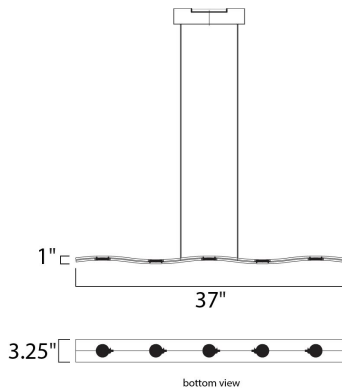

PRODUCT DESCRIPTION

Dual pieces of Matte White aluminum gently wave in tandem to create a unique contemporary form. With powerful COB LEDs mounted on top and bottom, you receive ample down light and an indirect up light that creates a dramatic effect in the room.

MEASUREMENTS

DIMENSION : 37" L x 4.75" W x 1" H
 MAX OAH : 121" OAH
 CANOPY : 4.75" W x 2.25" H x 9.75" L
 HANGING WEIGHT : 5.66 lb

LAMPING

INPUT VOLTAGE : 120V
 LUMENS : 1,750 Rated
 BULB : 1 x 25W LED PCB Integrated , 25W Total
 BULB INCLUDED : (Integrated)
 DIMMABLE : Triac CL
 CRI : 80+ CRI
 COLOR_TEMP : 3000K