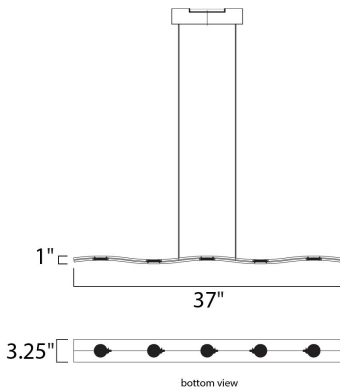

**PRODUCT DESCRIPTION**

Dual pieces of Matte White aluminum gently wave in tandem to create a unique contemporary form. With powerful COB LEDs mounted on top and bottom, you receive ample down light and an indirect up light that creates a dramatic effect in the room.

**MEASUREMENTS**

DIMENSION : 37" L x 4.75" W x 1" H  
 MAX OAH : 121" OAH  
 CANOPY : 4.75" W x 2.25" H x 9.75" L  
 HANGING WEIGHT : 5.66 lb

**LAMPING**

INPUT VOLTAGE : 120V  
 LUMENS : 1,750 Rated  
 BULB : 1 x 25W LED PCB Integrated , 25W Total  
 BULB INCLUDED : (Integrated)  
 DIMMABLE : Triac CL  
 CRI : 80+ CRI  
 COLOR\_TEMP : 3000K