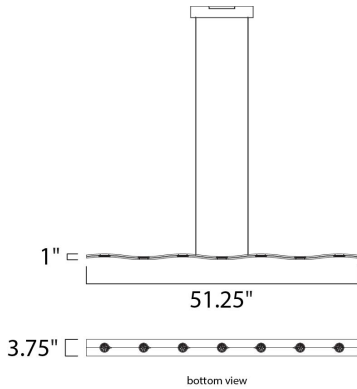

**MEASUREMENTS**

DIMENSION : 51.25" L x 4.75" W x 1" H  
 MAX OAH : 121" OAH  
 CANOPY : 4.75" W x 2.25" H x 11.75" L  
 HANGING WEIGHT : 9.5 lb

**LAMPING**

INPUT VOLTAGE : 120V  
 LUMENS : 2,450 Rated  
 BULB : 1 x 35W LED PCB Integrated , 35W Total  
 BULB INCLUDED : (Integrated)  
 DIMMABLE : Triac CL  
 CRI : 80+ CRI  
 COLOR\_TEMP : 3000K