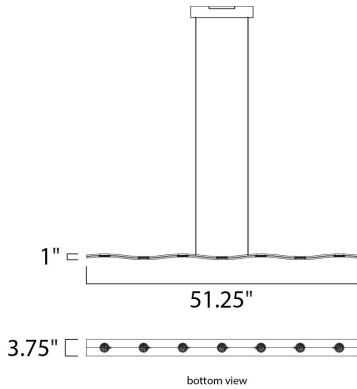

MEASUREMENTS

DIMENSION : 51.25" L x 4.75" W x 1" H
 MAX OAH : 121" OAH
 CANOPY : 4.75" W x 2.25" H x 11.75" L
 HANGING WEIGHT : 9.5 lb

LAMPING

INPUT VOLTAGE : 120V
 LUMENS : 2,450 Rated
 BULB : 1 x 35W LED PCB Integrated , 35W Total
 BULB INCLUDED : (Integrated)
 DIMMABLE : Triac CL
 CRI : 80+ CRI
 COLOR_TEMP : 3000K