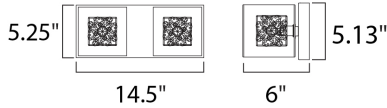

**PRODUCT DESCRIPTION**

With the illusion of floating on air, the Gem Collection offers a touch of mystery to any room. Intertwined metal cubes are encased by clear crystal cubes, allowing xenon light to shine from within and bursting out through the embellished crystal. Inner metal cubes come in two options, Polished Chrome (PC) and Silver (SV).

**MEASUREMENTS**

DIMENSION : 14.5" W x 5.25" H x 6" Ext  
 BACK PLATE : 5.13" W x 14.57" H x 2" HCO  
 HANGING WEIGHT : 4.18 lb

**LAMPING**

INPUT VOLTAGE : 120V  
 LUMENS : 1,600 Rated  
 BULB : 2 x 40W Xenon G9 , 80W Total  
 BULB INCLUDED : (Included)  
 DIMMABLE : Yes  
 COLOR\_TEMP : 2900K