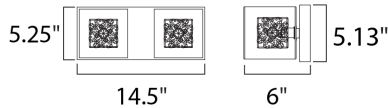

PRODUCT DESCRIPTION

With the illusion of floating on air, the Gem Collection offers a touch of mystery to any room. Intertwined metal cubes are encased by clear crystal cubes, allowing xenon light to shine from within and bursting out through the embellished crystal. Inner metal cubes come in two options, Polished Chrome (PC) and Silver (SV).

MEASUREMENTS

DIMENSION : 14.5" W x 5.25" H x 6" Ext
 BACK PLATE : 5.13" W x 14.57" H x 2" HCO
 HANGING WEIGHT : 4.18 lb

LAMPING

INPUT VOLTAGE : 120V
 LUMENS : 1,600 Rated
 BULB : 2 x 40W Xenon G9 , 80W Total
 BULB INCLUDED : (Included)
 DIMMABLE : Yes
 COLOR_TEMP : 2900K