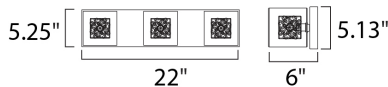

**PRODUCT DESCRIPTION**

With the illusion of floating on air, the Gem Collection offers a touch of mystery to any room. Intertwined metal cubes are encased by clear crystal cubes, allowing xenon light to shine from within and bursting out through the embellished crystal. Inner metal cubes come in two options, Polished Chrome (PC) and Silver (SV).

**MEASUREMENTS**

DIMENSION : 22" W x 5.25" H x 6" Ext  
 BACK PLATE : 22.04" W x 5.13" H x 2" HCO  
 HANGING WEIGHT : 5.28 lb

**LAMPING**

INPUT VOLTAGE : 120V  
 LUMENS : 2,250 Rated  
 BULB : 3 x 4W LED G9 , 120W Total  
 BULB INCLUDED : (Included)  
 DIMMABLE : Yes  
 COLOR\_TEMP : 3000K