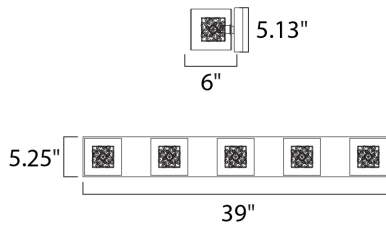

**PRODUCT DESCRIPTION**

With the illusion of floating on air, the Gem Collection offers a touch of mystery to any room. Intertwined metal cubes are encased by clear crystal cubes, allowing xenon light to shine from within and bursting out through the embellished crystal. Inner metal cubes come in two options, Polished Chrome (PC) and Silver (SV).

**MEASUREMENTS**

DIMENSION : 39" W x 5.25" H x 6" Ext  
 BACK PLATE : 5.13" W x 39" H x 2" HCO  
 HANGING WEIGHT : 8.16 lb

**LAMPING**

INPUT VOLTAGE : 120V  
 LUMENS : 4,000 Rated  
 BULB : 5 x 40W Xenon G9 , 200W Total  
 BULB INCLUDED : (Not Included)  
 DIMMABLE : Yes  
 COLOR\_TEMP : 2900K