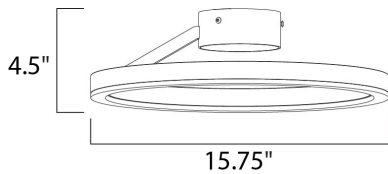

**PRODUCT DESCRIPTION**

Matte White rings suspend in a unique fashion as if relying on each other for support. A continuous band of LED evenly spread generous amounts of dimmable light into the space. Ceiling fixtures can also double as wall mounts.

**MEASUREMENTS**

DIMENSION : 15.75" L x 15.75" W x 4.5" H  
 HANGING WEIGHT : 4.4 lb

**LAMPING**

INPUT VOLTAGE : 120V  
 LUMENS : 1,400 Rated  
 BULB : 1 x 20W LED PCB Integrated , 20W Total  
 BULB INCLUDED : (Integrated)  
 DIMMABLE : Triac CL  
 CRI : 80+ CRI  
 COLOR\_TEMP : 3000K