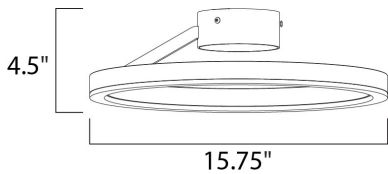

PRODUCT DESCRIPTION

Matte White rings suspend in a unique fashion as if relying on each other for support. A continuous band of LED evenly spread generous amounts of dimmable light into the space. Ceiling fixtures can also double as wall mounts.

MEASUREMENTS

DIMENSION : 15.75" L x 15.75" W x 4.5" H
 HANGING WEIGHT : 4.4 lb

LAMPING

INPUT VOLTAGE : 120V
 LUMENS : 1,400 Rated
 BULB : 1 x 20W LED PCB Integrated , 20W Total
 BULB INCLUDED : (Integrated)
 DIMMABLE : Triac CL
 CRI : 80+ CRI
 COLOR_TEMP : 3000K