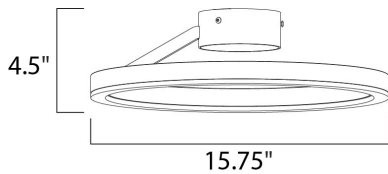

PRODUCT DESCRIPTION

Matte White rings suspend in a unique fashion as if relying on each other for support. A continuous band of LED evenly spread generous amounts of dimmable light into the space. Ceiling fixtures can also double as wall mounts.

MEASUREMENTS

DIMENSION : 15.75" L x 15.75" W x 4.5" H
 HANGING WEIGHT : 4.4 lb

LAMPING

INPUT VOLTAGE : 120V
 LUMENS : 1,400 Rated
 BULB : 1 x 20W LED PCB Integrated , 20W Total
 BULB INCLUDED : (Integrated)
 DIMMABLE : Triac CL
 CRI : 80+ CRI
 COLOR_TEMP : 3000K