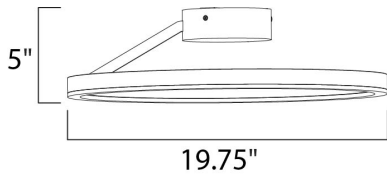

**PRODUCT DESCRIPTION**

Matte White rings suspend in a unique fashion as if relying on each other for support. A continuous band of LED evenly spread generous amounts of dimmable light into the space. Ceiling fixtures can also double as wall mounts.

**MEASUREMENTS**

DIMENSION : 19.75" L x 19.75" W x 5" H  
 HANGING WEIGHT : 6.6 lb

**LAMPING**

INPUT VOLTAGE : 120V  
 LUMENS : 2,170 Rated  
 BULB : 1 x 31W LED PCB Integrated , 31W Total  
 BULB INCLUDED : (Integrated)  
 DIMMABLE : Triac CL  
 CRI : 80+ CRI  
 COLOR\_TEMP : 3000K