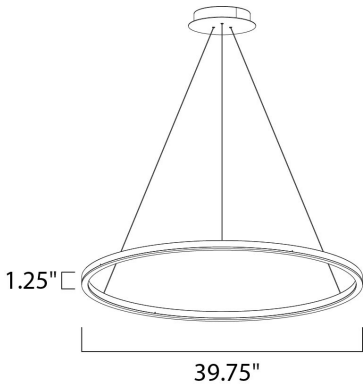

PRODUCT DESCRIPTION

Matte White rings suspend in a unique fashion as if relying on each other for support. A continuous band of LED evenly spread generous amounts of dimmable light into the space. Ceiling fixtures can also double as wall mounts.

MEASUREMENTS

DIMENSION : 39.75" L x 39.75" W x 1.25" H
 MAX OAH : 121" OAH
 CANOPY : 9.84" W x 0.85" H x 9.84" L
 HANGING WEIGHT : 19.2 lb

LAMPING

INPUT VOLTAGE : 120V
 LUMENS : 3,570 Rated
 BULB : 1 x 51W LED PCB Integrated , 51W Total
 BULB INCLUDED : (Integrated)
 DIMMABLE : Triac CL
 CRI : 80+ CRI
 COLOR_TEMP : 3000K