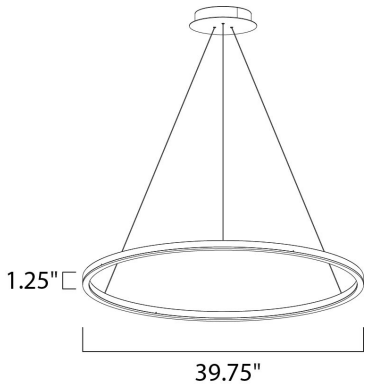

PRODUCT DESCRIPTION

Matte White rings suspend in a unique fashion as if relying on each other for support. A continuous band of LED evenly spread generous amounts of dimmable light into the space. Ceiling fixtures can also double as wall mounts.

MEASUREMENTS

DIMENSION : 39.75" L x 39.75" W x 1.25" H
 MAX OAH : 121" OAH
 CANOPY : 9.84" W x 0.85" H x 9.84" L
 HANGING WEIGHT : 19.2 lb

LAMPING

INPUT VOLTAGE : 120V
 LUMENS : 3,570 Rated
 BULB : 1 x 51W LED PCB Integrated , 51W Total
 BULB INCLUDED : (Integrated)
 DIMMABLE : Triac CL
 CRI : 80+ CRI
 COLOR_TEMP : 3000K