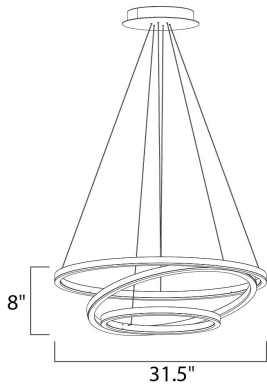

PRODUCT DESCRIPTION

Matte White rings suspend in a unique fashion as if relying on each other for support. A continuous band of LED evenly spread generous amounts of dimmable light into the space. Ceiling fixtures can also double as wall mounts.

MEASUREMENTS

DIMENSION : 31.5" L x 31.5" W x 8" H
 MAX OAH : 129" OAH
 CANOPY : 9.84" W x 0.85" H x 9.84" L
 HANGING WEIGHT : 20.9 lb

LAMPING

INPUT VOLTAGE : 120V
 LUMENS : 7,000 Rated
 BULB : 3 x 100W LED PCB Integrated , 100W Total
 BULB INCLUDED : (Integrated)
 DIMMABLE : Triac CL
 CRI : 80+ CRI
 COLOR_TEMP : 3000K

FINISHES OPTION

Matte White (MW)

MATERIAL

Aluminum, Acrylic

RATINGS

cETLus
 Dry Location

ADDITIONAL

ADJUSTABLE
 OPERATING TEMPERATURE:
 -20°C (-4°F), 40°C (104°F)