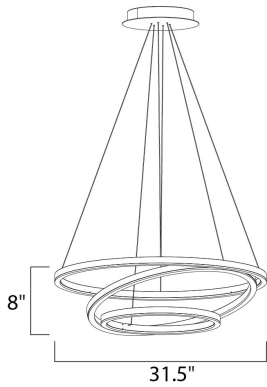

PRODUCT DESCRIPTION

Matte White rings suspend in a unique fashion as if relying on each other for support. A continuous band of LED evenly spread generous amounts of dimmable light into the space. Ceiling fixtures can also double as wall mounts.

MEASUREMENTS

DIMENSION : 31.5" L x 31.5" W x 8" H
 MAX OAH : 129" OAH
 CANOPY : 9.84" W x 0.85" H x 9.84" L
 HANGING WEIGHT : 20.9 lb

LAMPING

INPUT VOLTAGE : 120V
 LUMENS : 7,000 Rated
 BULB : 3 x 100W LED PCB Integrated , 100W Total
 BULB INCLUDED : (Integrated)
 DIMMABLE : Triac CL
 CRI : 80+ CRI
 COLOR_TEMP : 3000K

FINISHES OPTION

 Matte White (MW)

MATERIAL

Aluminum, Acrylic

RATINGS

cETLus
 Dry Location

ADDITIONAL

ADJUSTABLE
 OPERATING TEMPERATURE:
 -20°C (-4°F), 40°C (104°F)