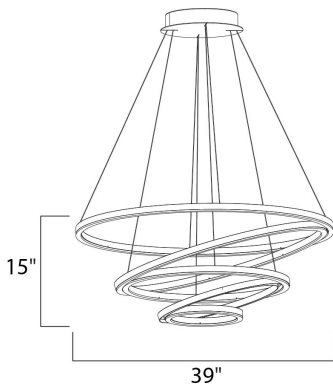

PRODUCT DESCRIPTION

Matte White rings suspend in a unique fashion as if relying on each other for support. A continuous band of LED evenly spread generous amounts of dimmable light into the space. Ceiling fixtures can also double as wall mounts.

MEASUREMENTS

DIMENSION : 39" L x 39" W x 15" H
 MAX OAH : 134" OAH
 CANOPY : 11.81" W x 0.98" H x 11.81" L
 HANGING WEIGHT : 29.17 lb

LAMPING

INPUT VOLTAGE : 120V
 LUMENS : 13,650 Rated
 BULB : 5 x 195W LED PCB Integrated , 195W Total
 BULB INCLUDED : (Integrated)
 DIMMABLE : Triac CL
 CRI : 80+ CRI
 COLOR_TEMP : 3000K