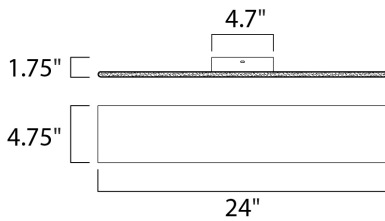

**PRODUCT DESCRIPTION**

A thin, half-inch aluminum blade now in your choice of Metallic Bronze or Brushed Aluminum incorporates a threadlike LED board recessed into the bottom. The result is a unique effect of light appearing on the surface below without a clear indication from where it is generated.

**MEASUREMENTS**

- DIMENSION : 24" W x 4.75" H x 1.75" Ext
- BACK PLATE : 2.4" HCO
- CANOPY : 4.7" W x 1.5" H x 4.7" L
- HANGING WEIGHT : 2.02 lb

**LAMPING**

- INPUT VOLTAGE : 120V
- LUMENS : 1,960 Rated (1,360 Del.)
- BULB : 2 x 14W LED PCB Integrated , 28W Total
- BULB INCLUDED : (Integrated)
- DIMMABLE : Triac CL
- CRI : 80+ CRI
- COLOR\_TEMP : 3000K