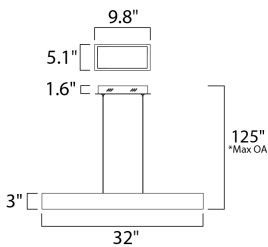

MEASUREMENTS

- DIMENSION : 32" L x 0.5" W x 3" H
- MAX OAH : 125" OAH
- CANOPY : 9.8" W x 1.6" H x 9.8" L
- HANGING WEIGHT : 3.37 lb

LAMPING

- INPUT VOLTAGE : 120V
- LUMENS : 1,330 Rated
- BULB : 1 x 19W LED PCB Integrated , 19W Total
- BULB INCLUDED : (Integrated)
- DIMMABLE : Triac CL
- CRI : 80+ CRI
- COLOR_TEMP : 3000K