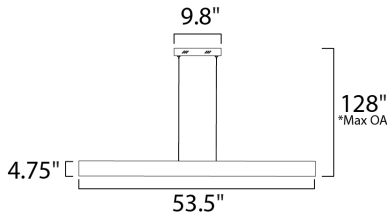

PRODUCT DESCRIPTION

A thin, half-inch aluminum blade now in your choice of Metallic Bronze or Brushed Aluminum incorporates a threadlike LED board recessed into the bottom. The result is a unique effect of light appearing on the surface below without a clear indication from where it is generated.

*max overall height

MEASUREMENTS

DIMENSION : 53.5" L x 0.5" W x 3" H
 MAX OAH : 128" OAH
 CANOPY : 9.8" W x 1.6" H x 9.8" L
 HANGING WEIGHT : 4.84 lb

LAMPING

INPUT VOLTAGE : 120V
 LUMENS : 2,240 Rated
 BULB : 1 x 32W LED PCB Integrated , 32W Total
 BULB INCLUDED : (Integrated)
 DIMMABLE : Triac CL
 CRI : 80+ CRI
 COLOR_TEMP : 3000K