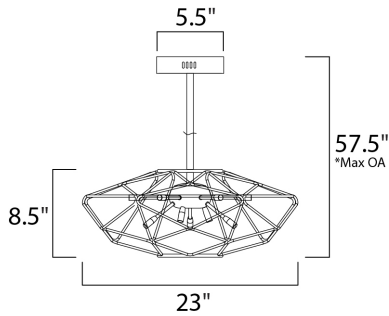

PRODUCT DESCRIPTION

Geometric wire frames of Black surround a Polished Chrome cluster of G4 LED bulbs which sparkle like and exploding star. Available in multiple sizes all competitively priced.

*max overall height

MEASUREMENTS

DIMENSION : 23" L x 23" W x 8.5" H
 MAX OAH : 57.5" OAH
 CANOPY : 5.5" W x 2" H x 5.5" L
 HANGING WEIGHT : 5.28 lb

LAMPING

INPUT VOLTAGE : 120V
 LUMENS : 1,320 Rated (1,190 Del.)
 BULB : 12 x 1.2W LED 12V G4 , 14W Total
 BULB INCLUDED : (Included)
 DIMMABLE : Electronic Low Voltage (ELV)
 CRI : 80+ CRI
 COLOR_TEMP : 3000K

FINISHES OPTION

 Black / Polished Chrome (BKPC)

MATERIAL

Steel

RATINGS

cETLus
 Dry Location

ADDITIONAL

ADJUSTABLE
 OPERATING TEMPERATURE:
 -20°C (-4°F), 40°C (104°F)