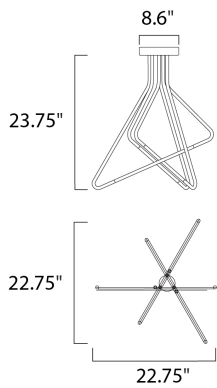

PRODUCT DESCRIPTION

Triangular shape Matte White tubing intersect to form a creative and artful approach to lighting. Dimmable LED adds softness and control for the ultimate in comfortable living.

MEASUREMENTS

DIMENSION : 22.75" L x 22.25" W x 23.75" H
 CANOPY : 8.6" W x 2" H x 8.6" L
 HANGING WEIGHT : 8.8 lb

LAMPING

INPUT VOLTAGE : 120V
 LUMENS : 1,680 Rated
 BULB : 3 x 24W LED PCB Integrated , 24W Total
 BULB INCLUDED : (Integrated)
 DIMMABLE : Triac CL
 CRI : 80+ CRI
 COLOR_TEMP : 3000K

FINISHES OPTION

 Matte White (MW)

MATERIAL

Aluminum, Acrylic

RATINGS

cETLus
 Location

ADDITIONAL

OPERATING TEMPERATURE:
 -20°C (-4°F), 40°C (104°F)