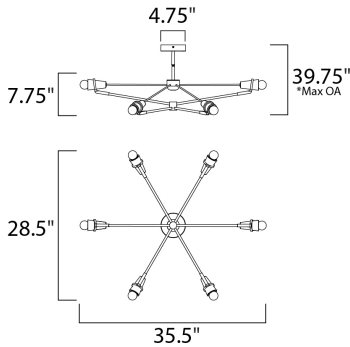

**PRODUCT DESCRIPTION**

Delicate lines of thin rod and balanced wire construct this Mid Century modern revival. A combination finish of Black and Polished Chrome was used for contrast and a dramatic statement. Illumination is provided by integrated LED socket with provided excellent color rendition.

\*max overall height

**MEASUREMENTS**

- DIMENSION : 35.5" L x 28.5" W x 7.75" H
- MAX OAH : 39.75" OAH
- CANOPY : 4.75" W x 1" H x 4.75" L
- HANGING WEIGHT : 11 lb

**LAMPING**

- INPUT VOLTAGE : 120V
- LUMENS : 3,360 Rated (3,000 Del.)
- BULB : 6 x 8W LED AC Integrated , 48W Total
- BULB INCLUDED : (Integrated)
- DIMMABLE : Triac CL
- CRI : 90+ CRI
- COLOR\_TEMP : 3000K

**FINISHES OPTION**

- Black / Polished Chrome (BKPC)

**MATERIAL**

Steel

**RATINGS**

cETLus  
Dry Location

**ADDITIONAL**

ADJUSTABLE  
OPERATING TEMPERATURE:  
-20°C (-4°F), 40°C (104°F)