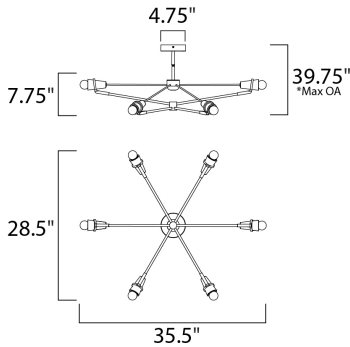

PRODUCT DESCRIPTION

Delicate lines of thin rod and balanced wire construct this Mid Century modern revival. A combination finish of Black and Polished Chrome was used for contrast and a dramatic statement. Illumination is provided by integrated LED socket with provided excellent color rendition.

*max overall height

MEASUREMENTS

DIMENSION : 35.5" L x 28.5" W x 7.75" H
 MAX OAH : 39.75" OAH
 CANOPY : 4.75" W x 1" H x 4.75" L
 HANGING WEIGHT : 11 lb

LAMPING

INPUT VOLTAGE : 120V
 LUMENS : 3,360 Rated (3,000 Del.)
 BULB : 6 x 8W LED AC Integrated , 48W Total
 BULB INCLUDED : (Integrated)
 DIMMABLE : Triac CL
 CRI : 90+ CRI
 COLOR_TEMP : 3000K

FINISHES OPTION

 Black / Polished Chrome (BKPC)

MATERIAL

Steel

RATINGS

cETLus
 Dry Location

ADDITIONAL

ADJUSTABLE
 OPERATING TEMPERATURE:
 -20°C (-4°F), 40°C (104°F)